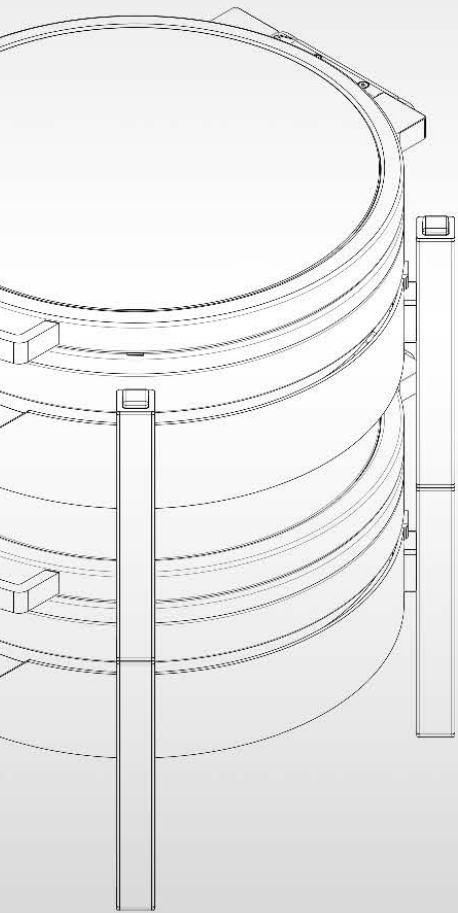

T-COLLECTION SERIES

Perfecting the Chafing Dish to a "T"

The T-Collection Series

- Infinite Stop Motion Hinge, stops at any angle
- Quick and easy hinge tension adjustment
- Water recycling
- Full view convex tempered glass
- Removable lid easily lifts off
- Water fill line
- Cladded bottom
- Low energy induction ready
- Canned fuel ready
- Stackable bases

Scan Here for
Video Demo
vimeo.com/275879965

1A15801CHO + 1A11282 Base
Round Chafer, 6.9 qt / 6.5 L
base sold separately

1A15800CHO + 1A11281 Base
Square Chafer, 5.8 qt / 5.5 L
base sold separately

Escanear aquí para video
demostración en español
vimeo.com/275880099

1A11315WHT
Round Ceramic Coated
Stainless Food Pan
6.9 qt / 6.5 L

1A11317WHT
Round Half-Size Ceramic Coated
Stainless Steel Pan, sold in sets of 2
Total: 6.9 qt / 6.5 L

1A11314WHT
2/3 Hotel Pan Stainless Steel
Ceramic Coated
5.8 qt / 5.5 L

1ASQPSET
13.75 x 13.75 x 4.125" / 35 x 35 x 13cm