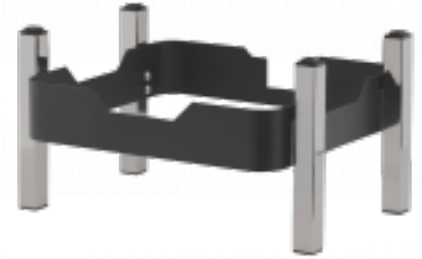

## T-Collection Square Stackable Base

**1A11281** ●

Square stackable base for 1A15800CHO T-Collection Square Chafer. Stand is Black Powder Coated with Stackable Legs. Magnetic Fuel Cup Holder included.

Measurements: L-R 16-3/8", F-B 17-1/2", Height: 10-1/8"

### Available Accessories

<b>1A15800CHO</b>	T-Collection Square Chafer with Stainless Steel Accent Band
<b>1A15800CHORGD</b>	T-Collection Square Chafer with Rose Gold Accent Band